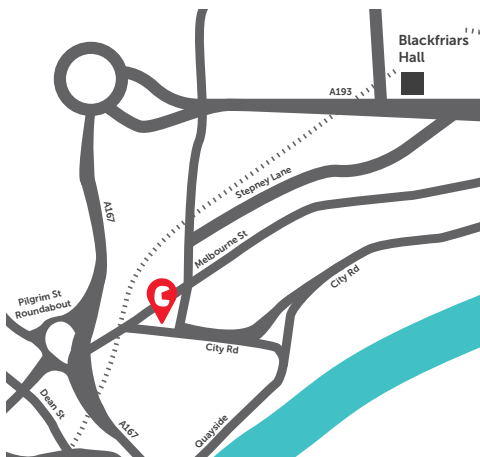

What's on offer?

Join us and enjoy delicious food, great company and free internet access! Take part in activities including arts and crafts sessions, games and health and wellbeing services. We will also be offering specialised advice on benefits, employment and housing options.

Need transport?

We offer free mini-bus service on both days.

Call **0191 222 0622** after 9.30am on the day to book a lift.

The last mini-bus home leaves at 5pm. We can take advance bookings from some hostels, call for more information.

Post-Christmas Events

We have fun events taking place 27 – 29 December at Crisis Skylight Newcastle. For more information contact **0191 222 0622** or **enquiries.newcastle@crisis.org.uk** **www.crisis.org.uk/newcastle**

Year round support

Crisis works to support people facing homelessness throughout the year. We provide specialist advice and support to help you find your way out of homelessness for good. Our training courses include Health and Safety, CSCS (Construction Skills Certification Scheme) and Manual

Handling. You can gain skills in maths and English or get creative in art, drama and music classes.

To find out more about our year round services and the classes on offer visit **www.crisis.org.uk/newcastle**

For more information

Crisis Skylight Newcastle,
1–3 City Road, Newcastle NE1 2AF
Open 9am – 6pm Mon – Fri

Contact the Christmas team on **0191 222 0622** **christmas.newcastle@crisis.org.uk** **www.crisis.org.uk/newcastle**

Crisis at Christmas is strictly a drug and alcohol free event both inside and around the vicinity of the centre.